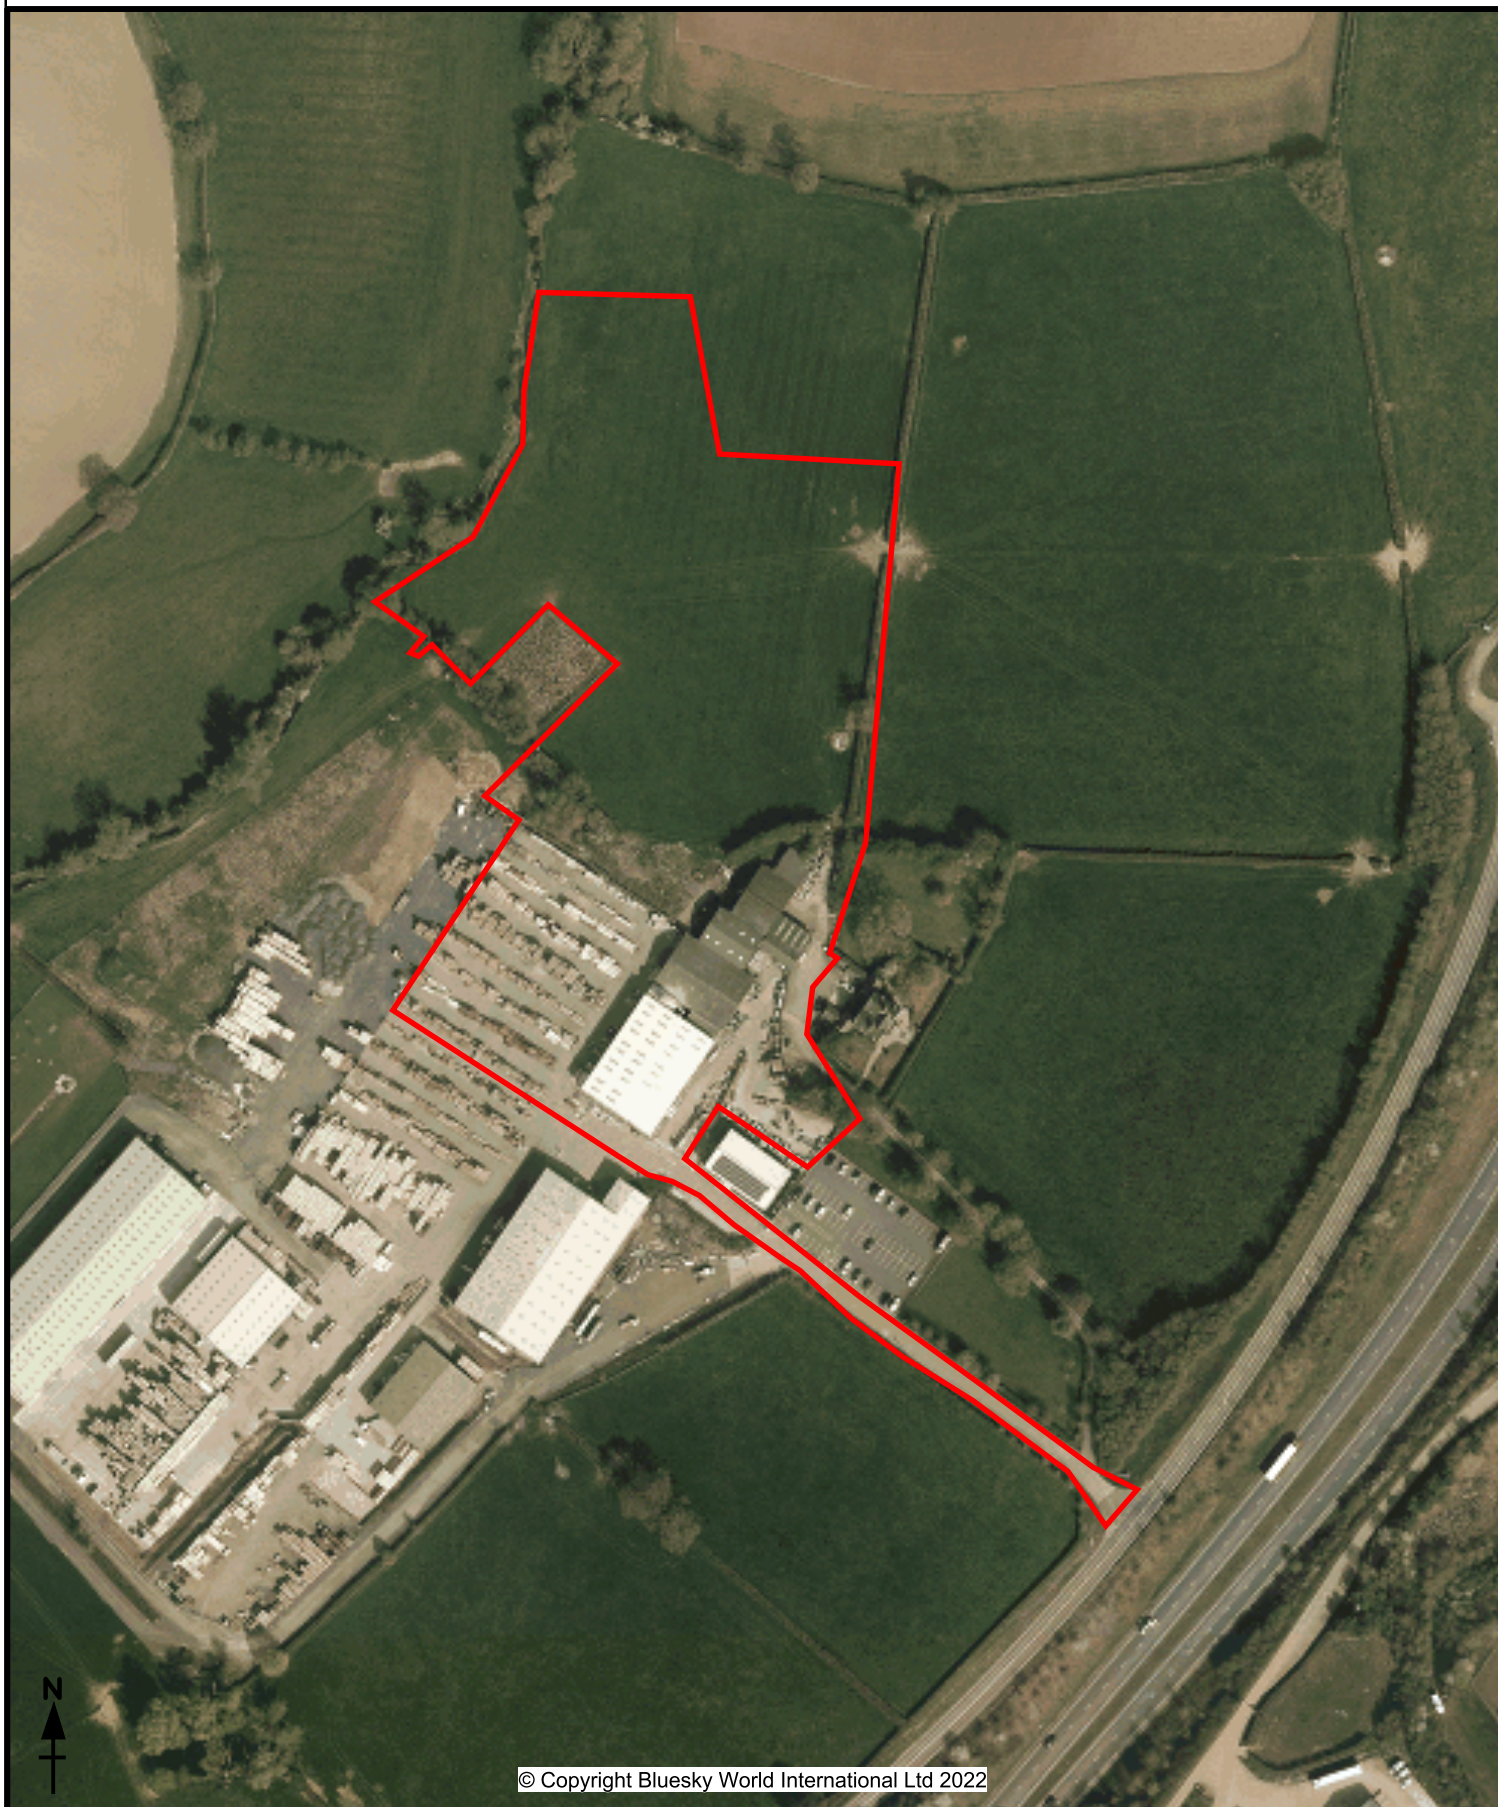

Application Number: WNS/2021/2221/MAF

Parish: Silverstone CP, Towcester CP

Map Scale: 1:2500

Date Flown: 'Latest Available'

 Site